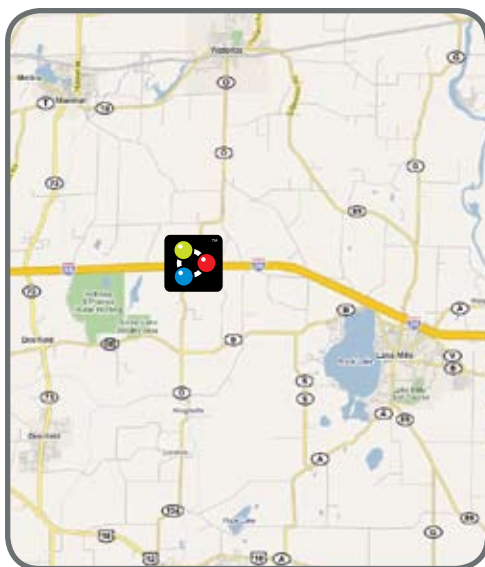

# JEFFERSON COUNTY DIGITAL SPOT COVERAGE

**LOCATION NUMBER**  
**9839**

**I-94 150 FT E/O HWY 0 • WEST FACING • DEC 27.25**

Clear Channel Outdoor is now offering additional digital billboard spot coverage in Jefferson County on the edge of the Dane County area. This location provides extended viewing periods due to a long approach and it is hard to miss as it is one of the few outdoor opportunities to reach consumers in this area.

This display is ideal for targeting tourists, students, legislators, commuters and shoppers going between Milwaukee and Madison. It builds high frequency with daily business commuters between the two major markets. Shoppers heading to the popular Johnson Creek Outlet center or tourists using this main thoroughfare to Milwaukee from Madison, Wisconsin Dells and other areas in the state are also impacted by this high profile location.